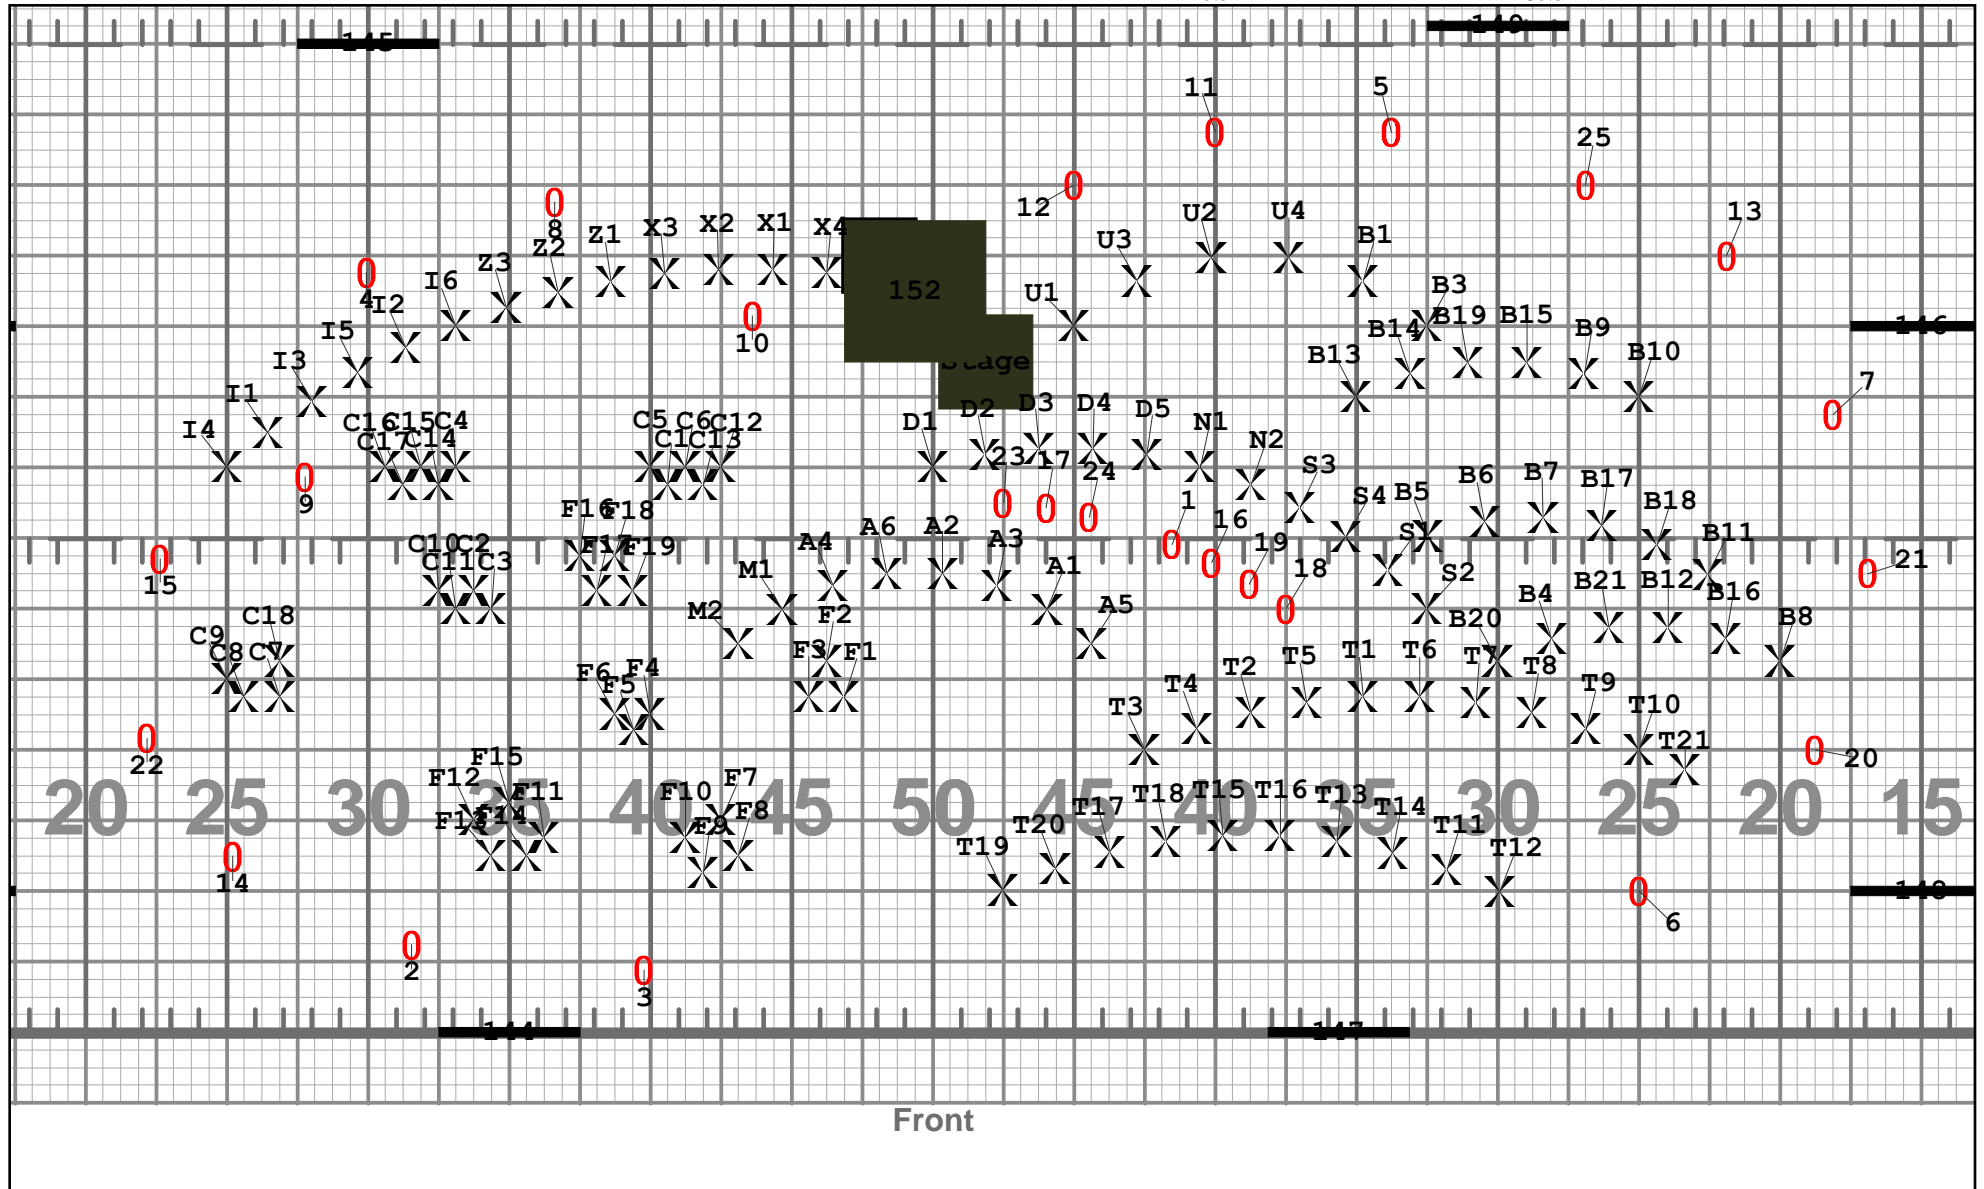

Icarus Opener Song1

Printed on: 2022.08.02

Set 17

Set 18

Set 19

Set 18